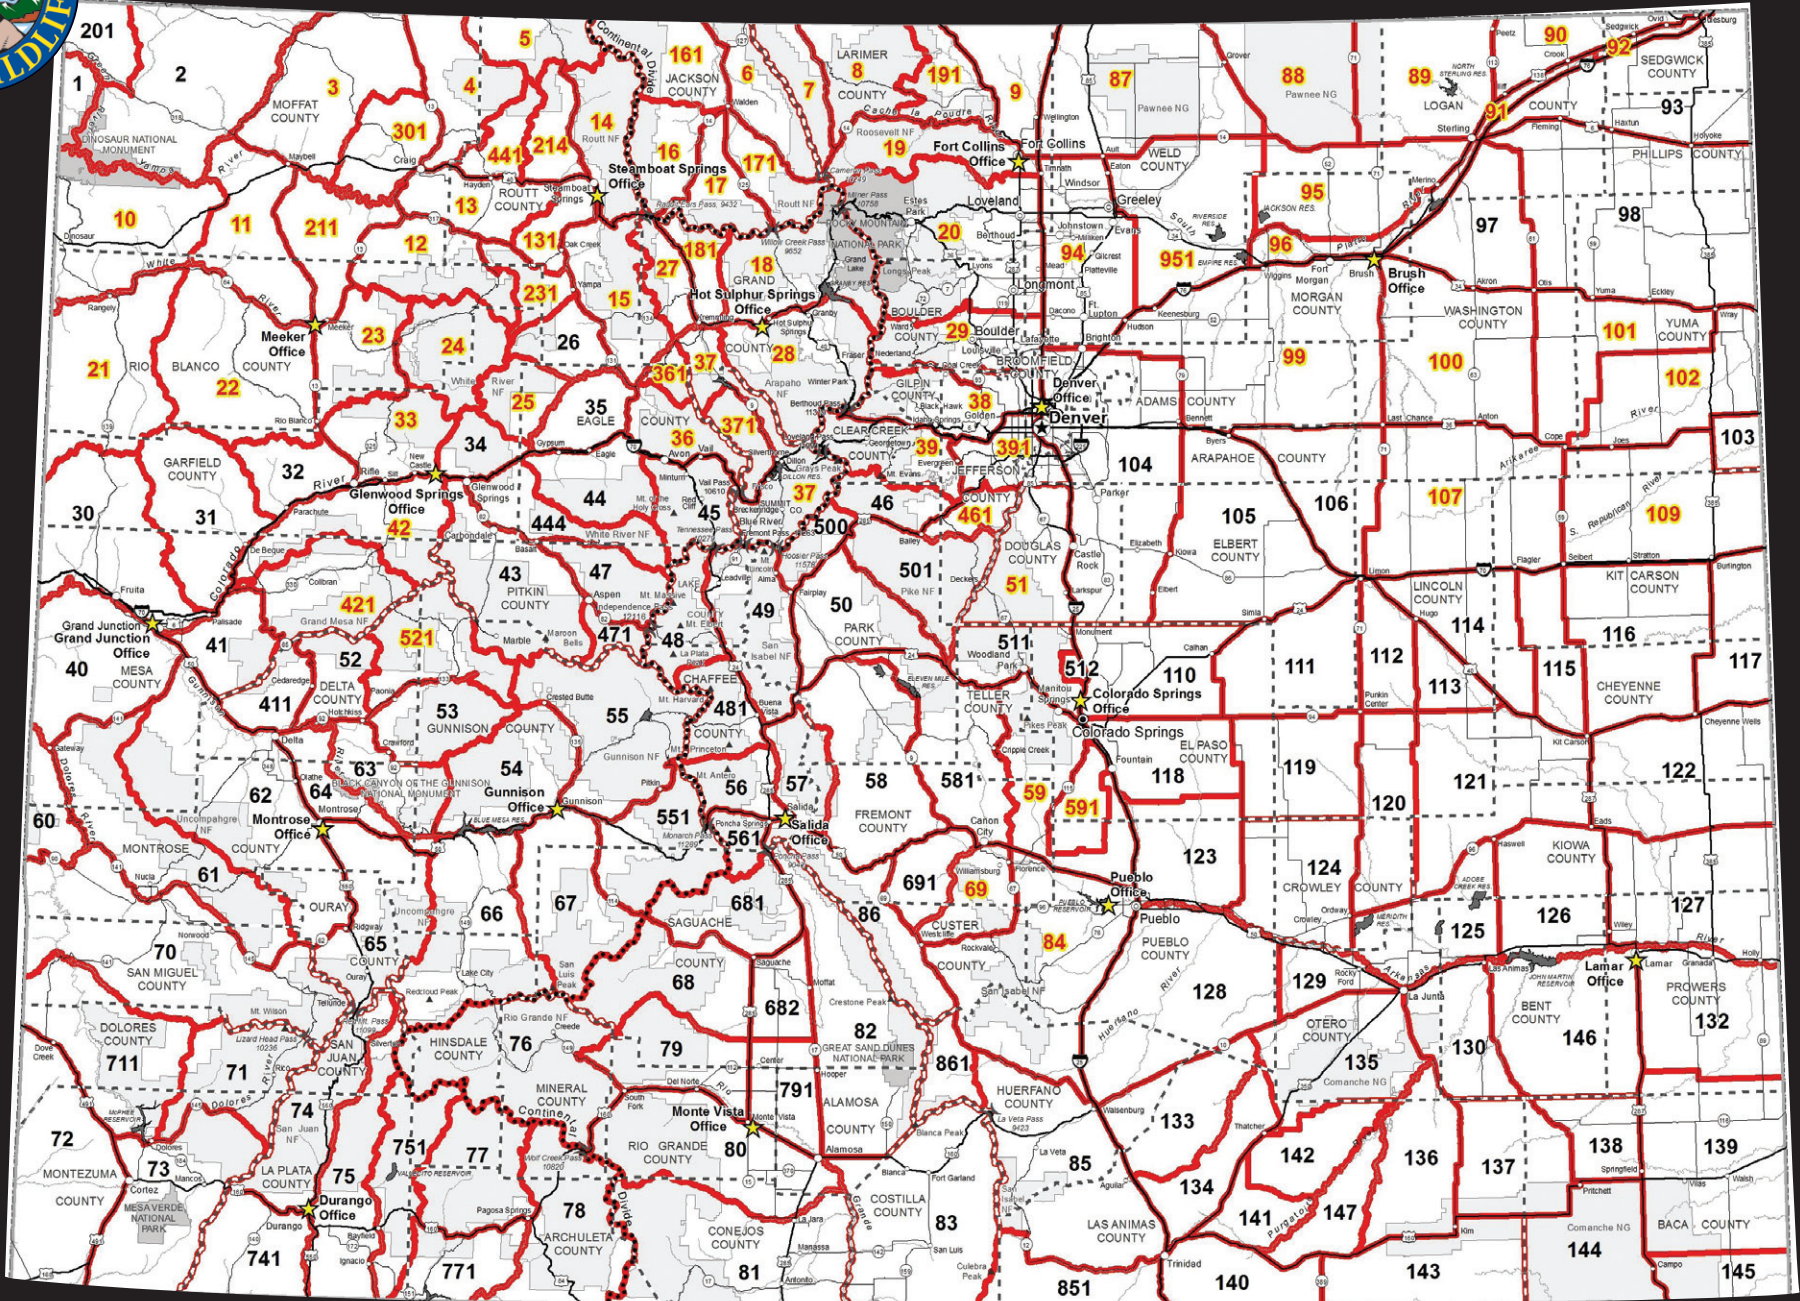

2014 COLORADO GAME MANAGEMENT UNITS

Please check the 2014 Colorado Big Game Hunting brochure for unit-specific regulations

UNIT NUMBERS IN RED indicate GMUs where chronic wasting disease has been detected. These map boundaries are only approximate. This map is NOT to be used in the field as an indicator of unit boundaries. See the unit descriptions on pages 56-59 of the 2014 Colorado Big Game Hunting brochure for specific boundaries.